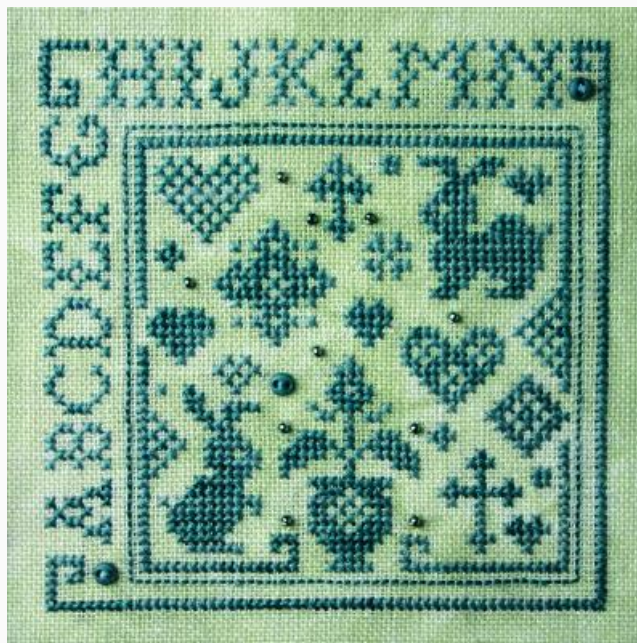

Cross Stitch Charts

Quaker Alphabet Square I

da: The Sweetheart Tree

Modello: SCHHOF15-2028

This beautiful Sampler is the first of two companion pieces. Because of its diminutive size "Quaker Alphabet Square I" is quick to stitch. Chart with embellishments included. Stitch count: 60 x 60.

Price: € 13.73 (incl. VAT)