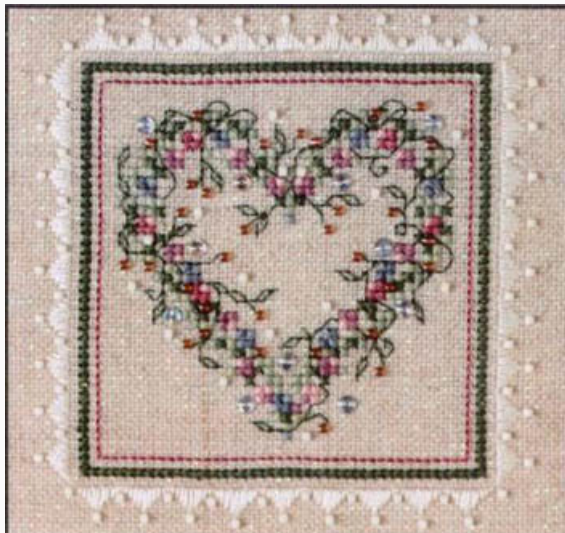

da: The Sweetheart Tree

Modello: SCHHOF21-1147

Pretty Pyramid 3 (w/embs)

Price: € 31.19 (incl. VAT)

Cross Stitch Charts

Potpourri Heart (w/emb)

da: The Sweetheart Tree

Modello: SCHHOF21-1148