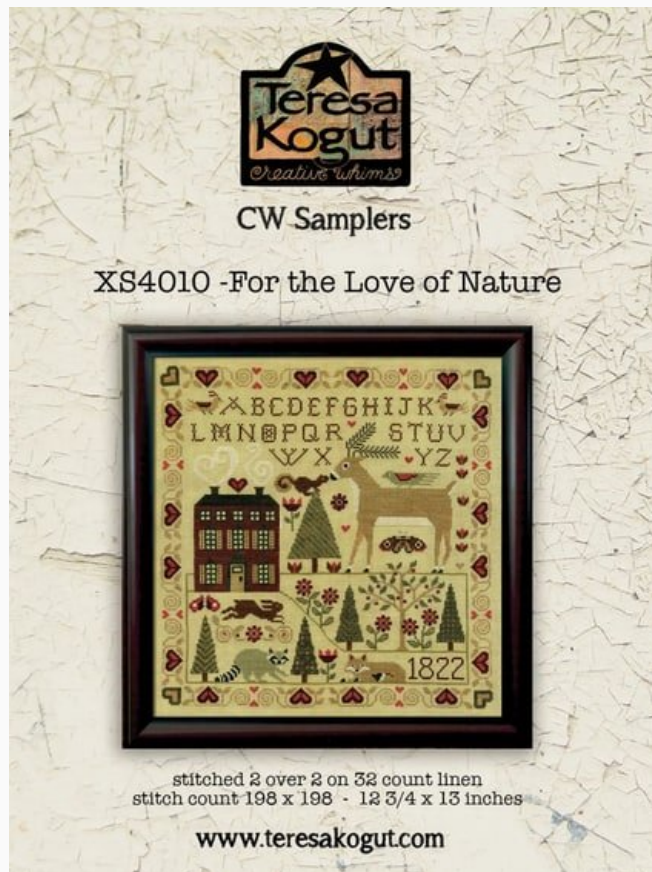

Cross Stitch Charts

For the Love of Nature

da: Teresa Kogut

Modello: LIBTKO-XS4010

Stitch Count 198 x 198
CW Samplers

Price: € 24.00 (incl. VAT)

Materials list: In the following page you will find the list of materials needed to complete the work.