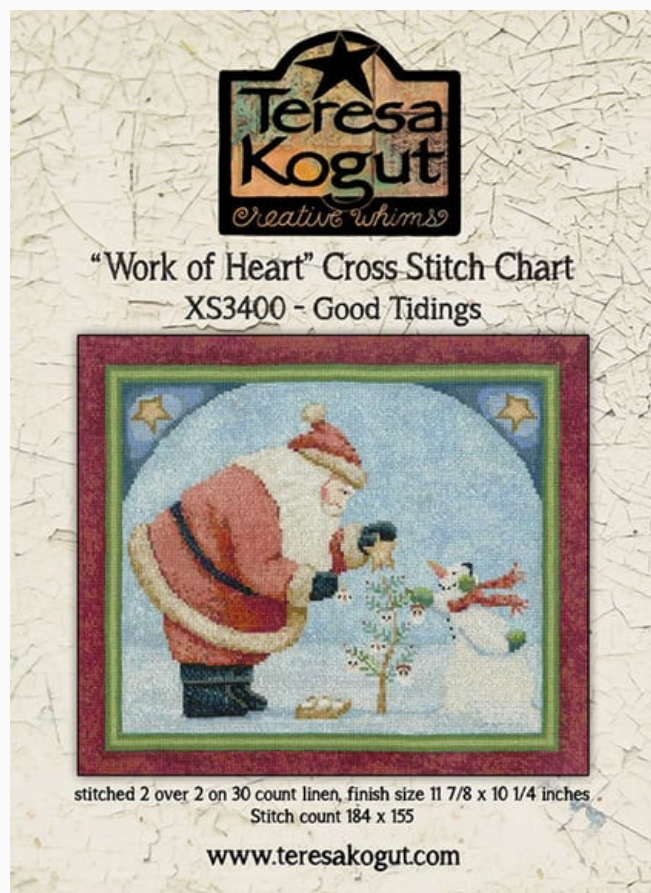

Cross Stitch Charts

Good Tidings - Work of Heart

da: Teresa Kogut

Modello: LIBTKO-XS3400

Stitch Count 184 x 155

Price: € 23.50 (incl. VAT)

Materials list: In the following page you will find the list of materials needed to complete the work.