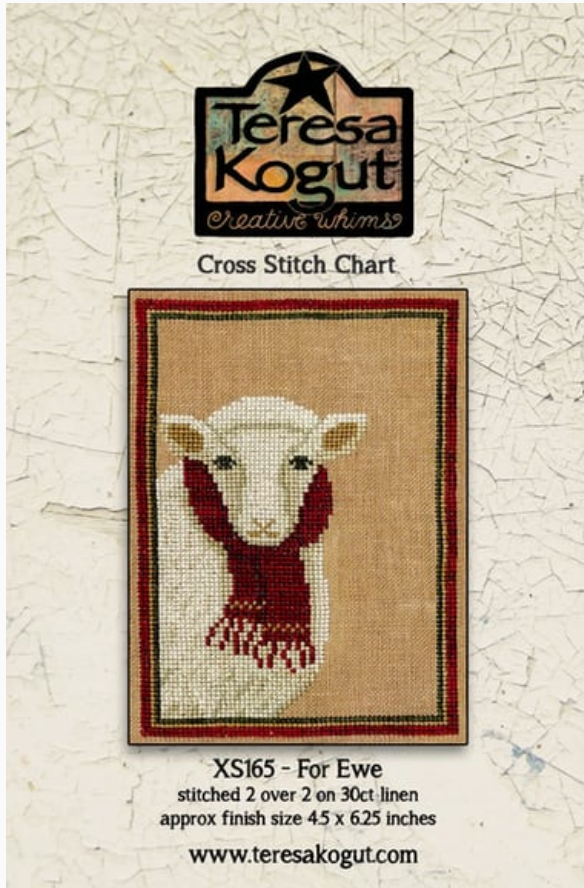

Cross Stitch Charts

For Ewe

da: Teresa Kogut

Modello: LIBTKO-XS165

Stitch Count 68 x 96

Price: € 15.00 (incl. VAT)

Materials list: In the following page you will find the list of materials needed to complete the work.