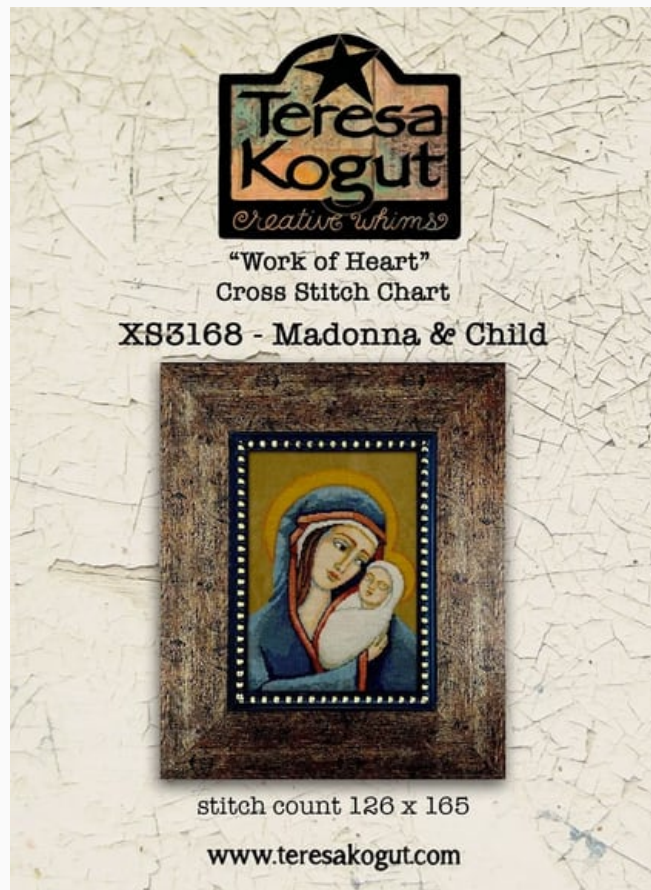

Cross Stitch Charts

Madonna and Child - Work of Heart

da: Teresa Kogut

Modello: LIBTKO-XS3168

Stitch Count 126 x 165

Price: € 23.50 (incl. VAT)

Materials list: In the following page you will find the list of materials needed to complete the work.