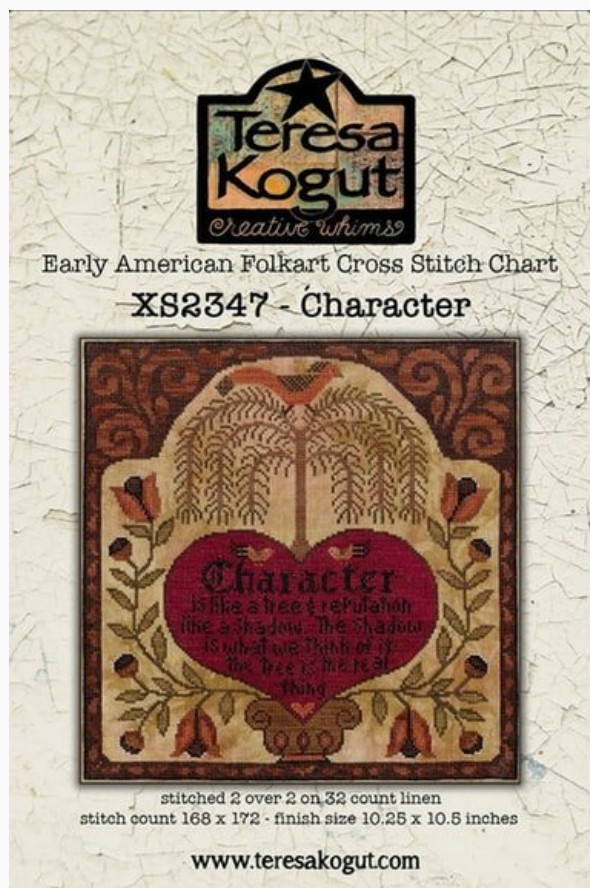

Cross Stitch Charts

Early American Folkart - Character

da: Teresa Kogut

Modello: LIBTKO-XS2347

Stitch Count 168 x 172

Price: € 15.00 (incl. VAT)

Materials list: In the following page you will find the list of materials needed to complete the work.