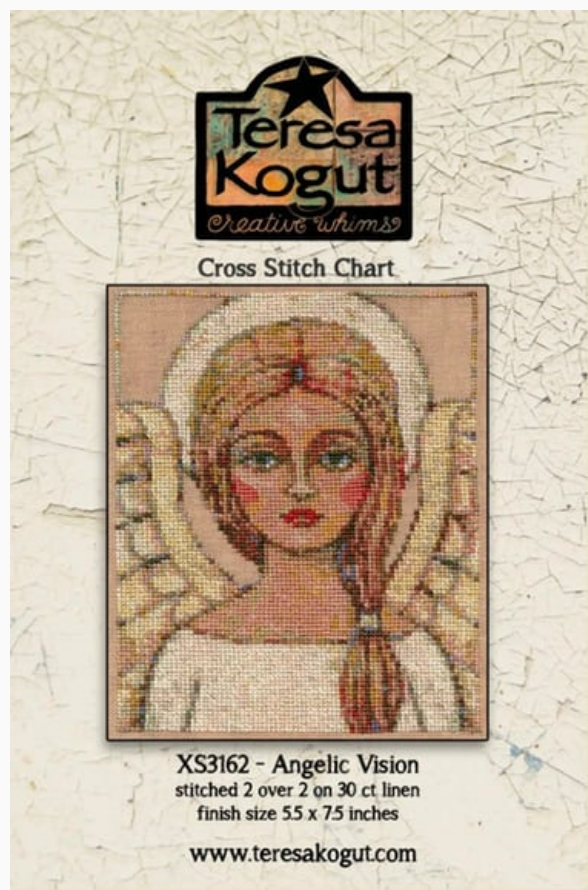

Cross Stitch Charts

Angelic Vision

da: Teresa Kogut

Modello: LIBTKO-XS3162

Stitch Count 85 x 107

Price: € 15.00 (incl. VAT)

Materials list: In the following page you will find the list of materials needed to complete the work.