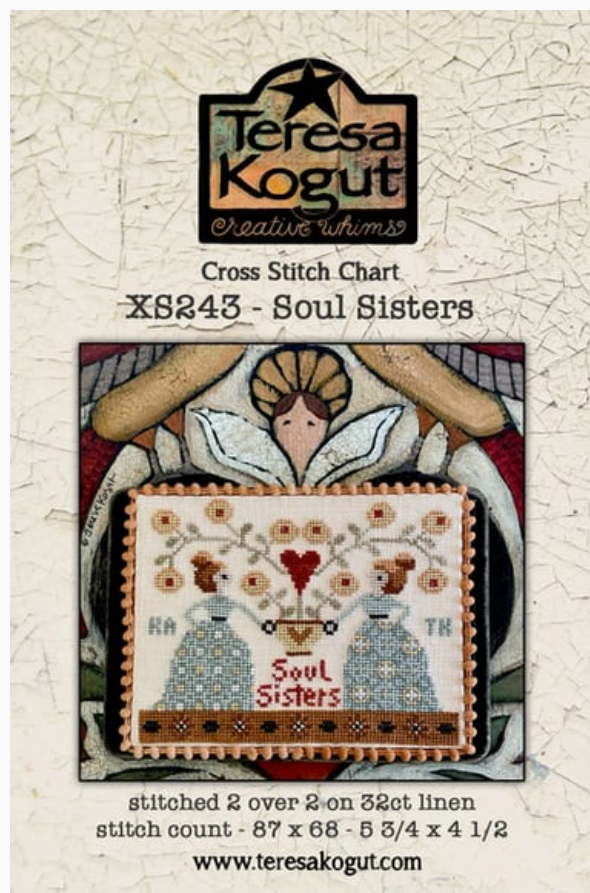

Cross Stitch Charts

Soul Sisters

da: Teresa Kogut

Modello: LIBTKO-XS243

Stitch Count 87 x 68

Price: € 15.00 (incl. VAT)

Materials list: In the following page you will find the list of materials needed to complete the work.