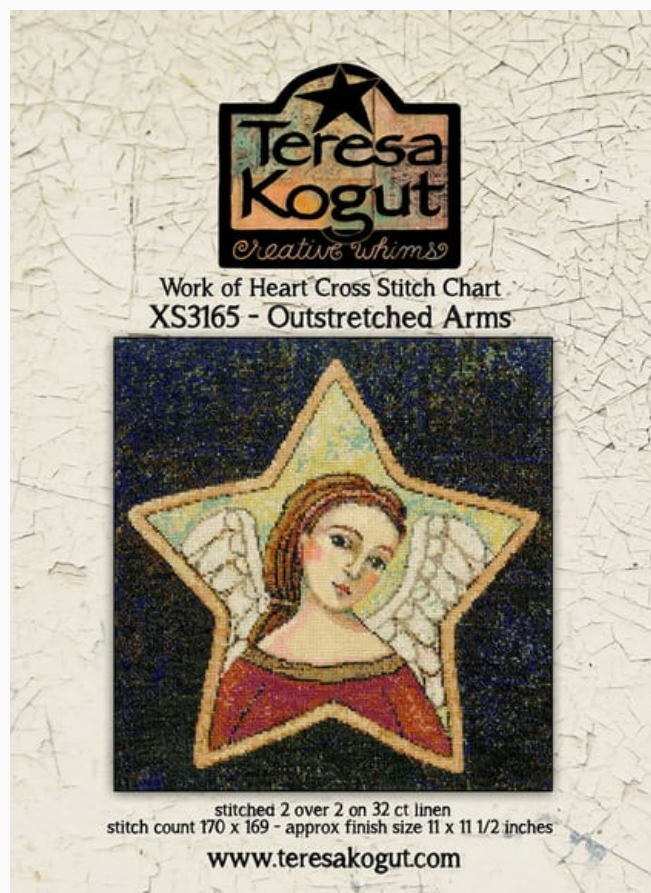

Cross Stitch Charts

Outstretched Arms - Work of Heart

da: Teresa Kogut

Modello: LIBTKO-XS3165

Stitch Count 170 x 169

Price: € 23.50 (incl. VAT)

Materials list: In the following page you will find the list of materials needed to complete the work.