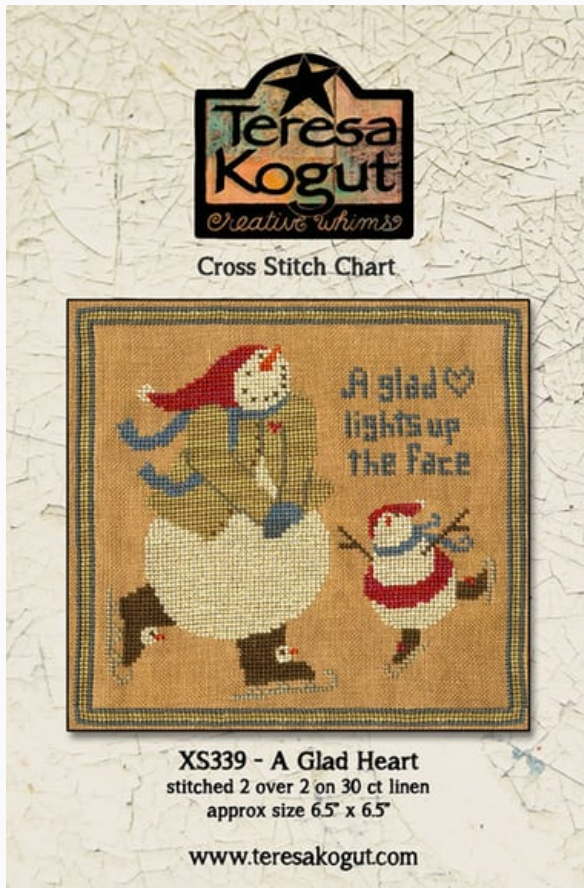

Cross Stitch Charts

A Glad Heart

da: Teresa Kogut

Modello: LIBTKO-XS339

Stitch Count 105 x 103

Price: € 15.00 (incl. VAT)

Materials list: In the following page you will find the list of materials needed to complete the work.