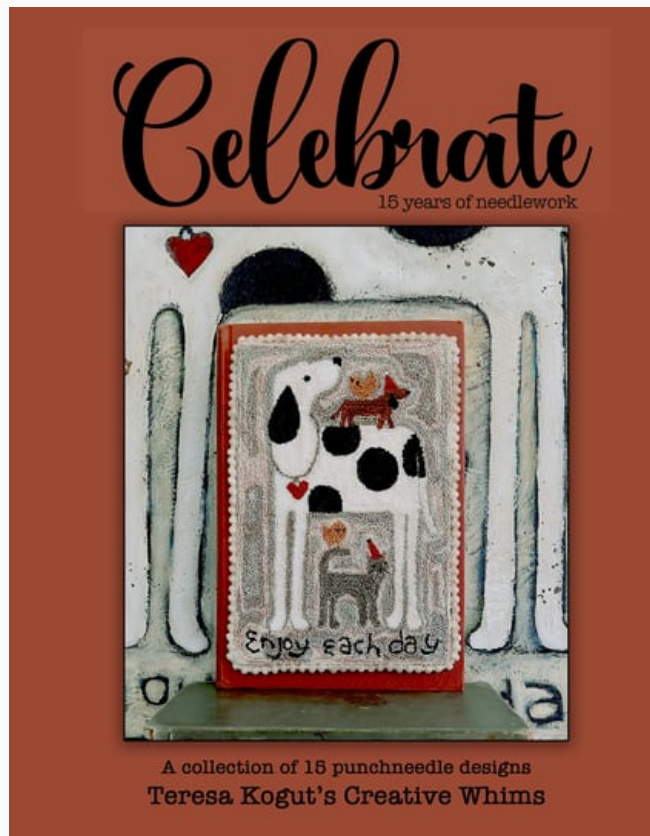

da: Teresa Kogut

Modello: SCHTKO-PN350

Approximate Size 5.25" x 5.5"
Nashville 2022

Price: € 15.00 (incl. VAT)

Cross Stitch Charts

Celebrate 15 Years of Needlework - Punchneedle

da: Teresa Kogut

Modello: LIBTKO-C15PUNCH

15 punch needle designs from Teresa Kogut:
"Gentleman crow", "Happy Bunny", "Love Birds",
"This Chick Love Flowers", "Tilly's Daisies",
"Donkey", "Feathered Friends", "All Good Works",
"Christmas Doves", "Sheep Love", "Enjoy Each
Day", "Pumpkin Stack", "Pilgrim Turkey", "Merry
Christmas Whimsy", "Christmas Night"