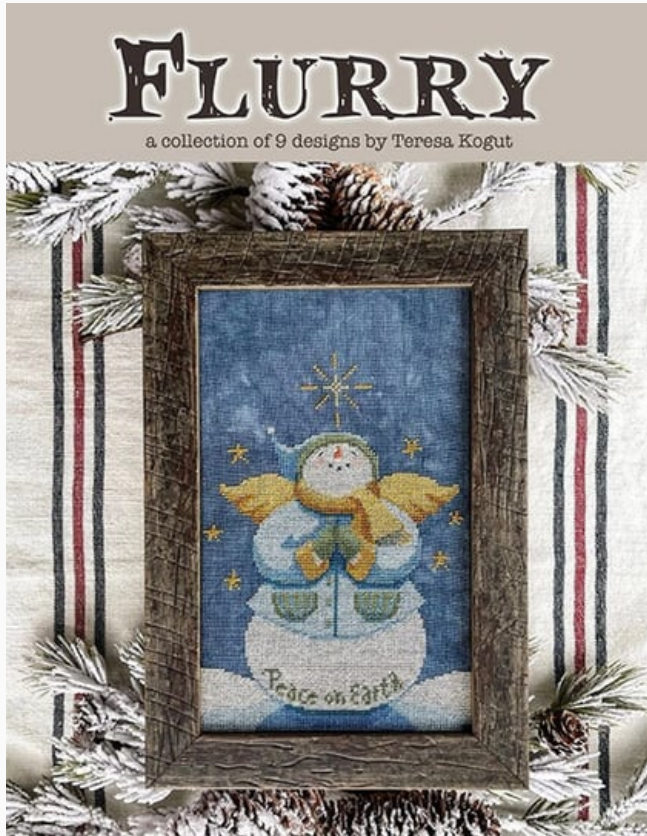

Cross Stitch Charts

Flurry

da: Teresa Kogut

Modello: LIBTKO-FLURRY

9 cross-stitch designs from Teresa Kogut:
"Happy Birthday Jesus", "Bearing Gifts", "Be Merry", "Snow Clown", "Pray for Peace", "Winter Bouquet", "Snow Family", "Welcome", "World Go Round"

Price: € 35.00 (incl. VAT)