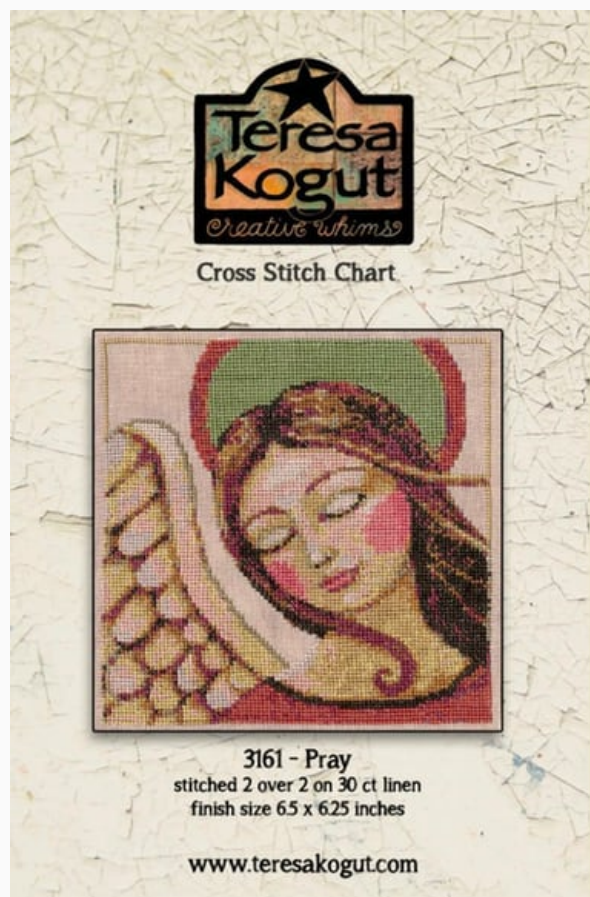

Cross Stitch Charts

Pray

da: Teresa Kogut

Modello: LIBTKO-XS3161

Stitch Count 100 x 101

Price: € 15.00 (incl. VAT)

Materials list: In the following page you will find the list of materials needed to complete the work.