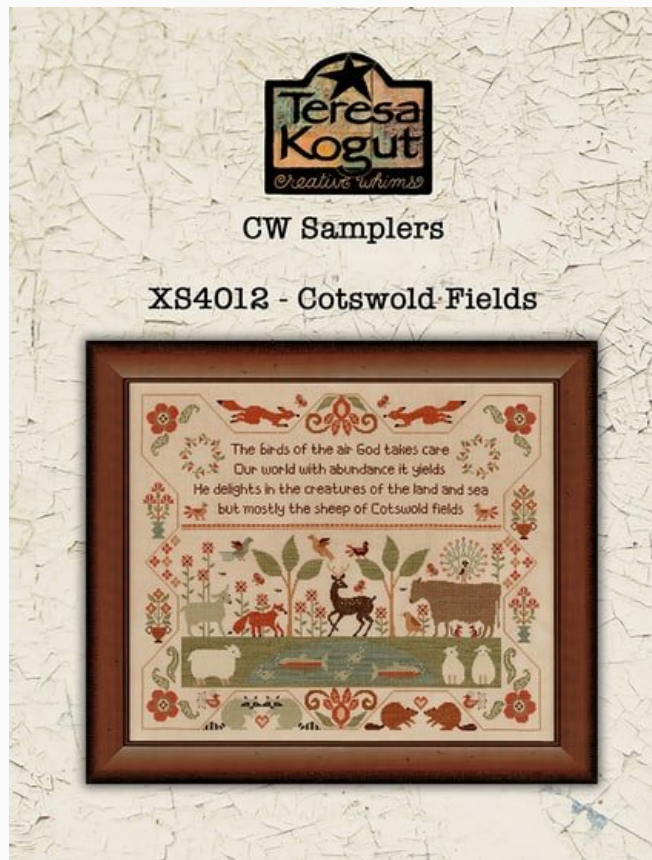

Cross Stitch Charts

Cotswold Fields

da: Teresa Kogut

Modello: LIBTKO-XS4012

Stitch Count 324 x 256
CW Samplers

Price: € 24.00 (incl. VAT)

Materials list: In the following page you will find the list of materials needed to complete the work.