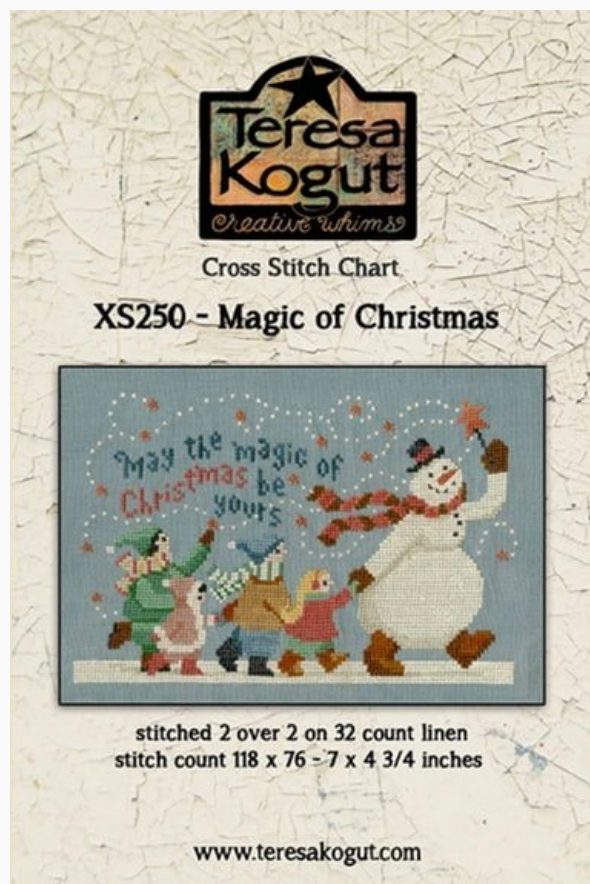

Cross Stitch Charts

Magic of Christmas

da: Teresa Kogut

Modello: LIBTKO-XS250

Stitch Count 118 x 76

Price: € 15.00 (incl. VAT)

Materials list: In the following page you will find the list of materials needed to complete the work.