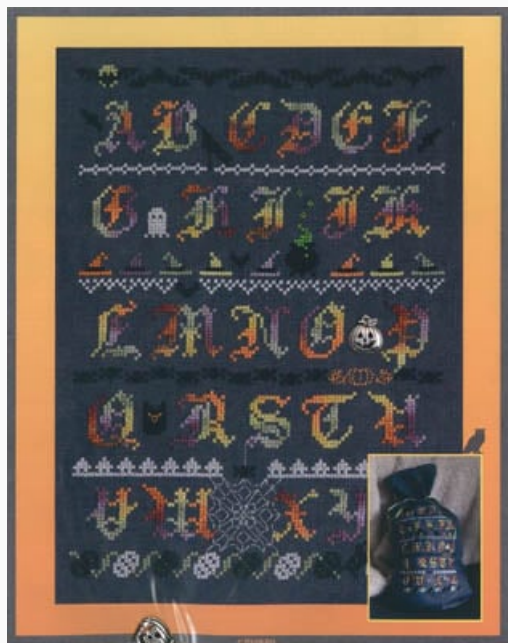

Cross Stitch Charts

Halloween Alphabet Sampler (w/charm)

da: Cotton Pixels LTP

Modello: SCHHOF22-1639

Halloween Alphabet Sampler (w/charm)

Stitch Count: 101w x 138h

Nashville 2022

Price: € 15.35 (incl. VAT)