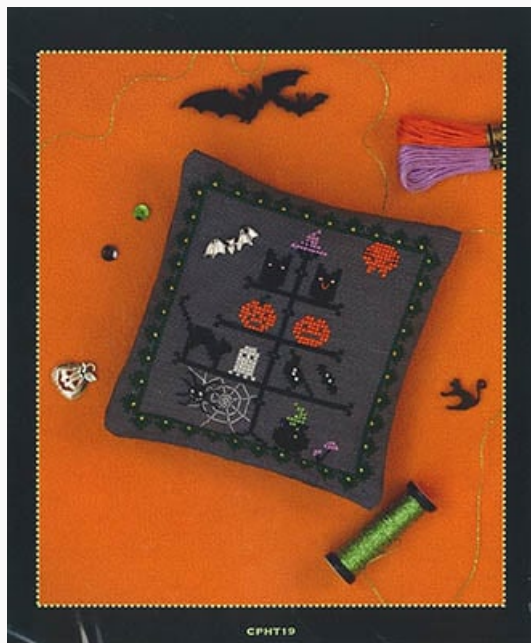

Cross Stitch Charts

Halloween Tree

da: Cotton Pixels LTP

Modello: SCHHOF22-2575

Halloween Tree
Stitch Count: 67w x 67h

Price: € 11.85 (incl. VAT)