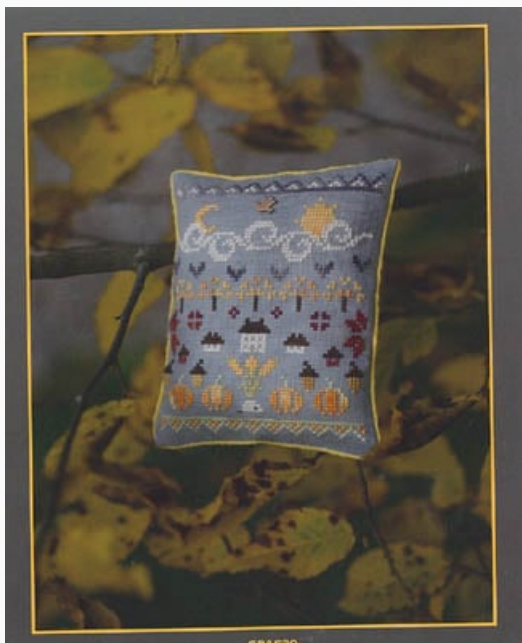

Cross Stitch Charts

Autumn Band Sampler

da: Cotton Pixels LTP

Modello: SCHHOF22-1633

Autumn Band Sampler
Stitch Count: 61w x 71h
Nashville 2022

Price: € 12.23 (incl. VAT)