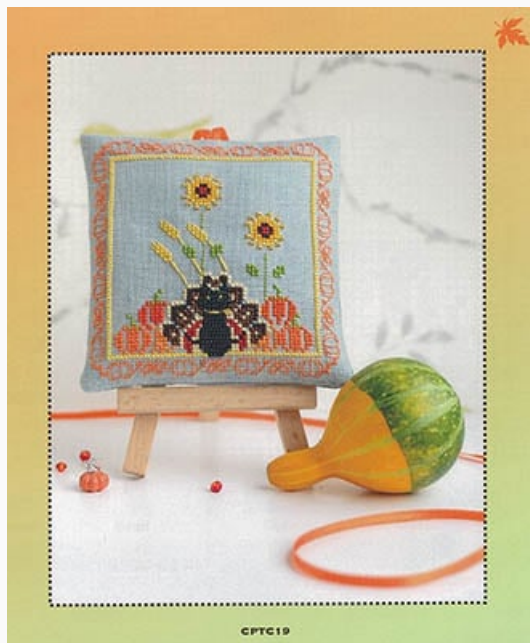

Cross Stitch Charts

Thanksgiving Cat

da: Cotton Pixels LTP

Modello: SCHHOF22-2576

Thanksgiving Cat
Stitch Count: 64w x 64h

Price: € 11.85 (incl. VAT)