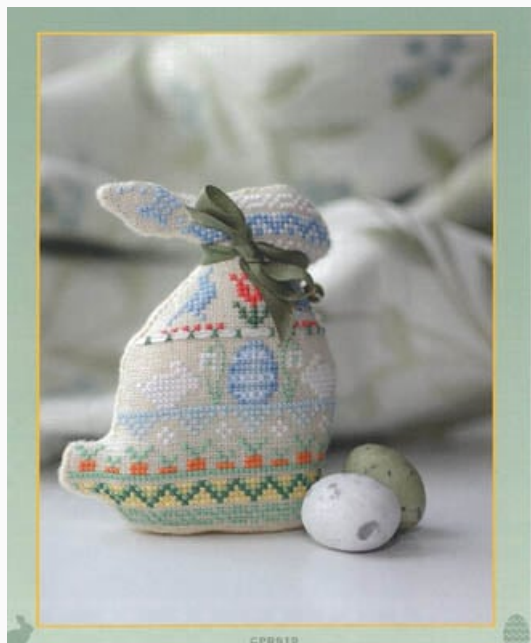

Cross Stitch Charts

3D Easter Bunny

da: Cotton Pixels LTP

Modello: SCHHOF22-1626

3D Easter Bunny
Stitch Count: 57w x 65h
Nashville 2022

Price: € 11.23 (incl. VAT)