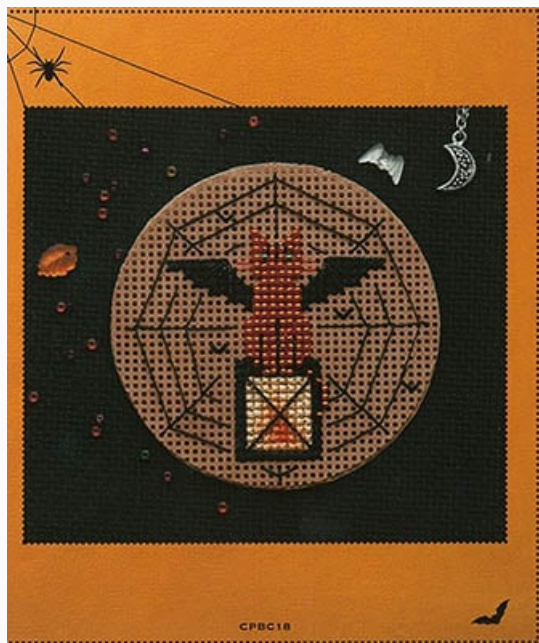

Cross Stitch Charts

BatCat

da: Cotton Pixels LTP

Modello: SCHHOF22-2226

BatCat

Price: € 9.36 (incl. VAT)