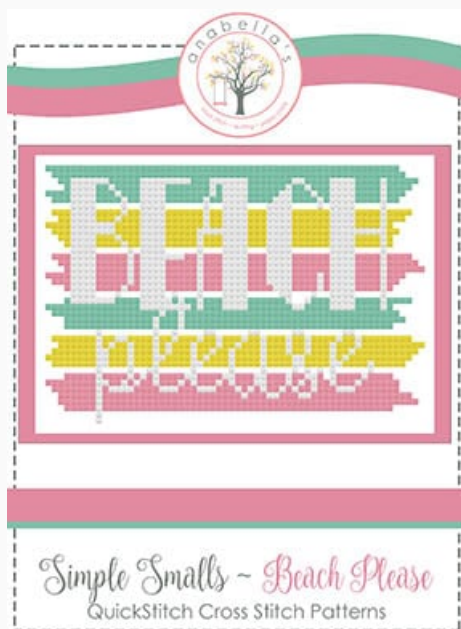

Cross Stitch Charts

Beach Please

da: Anabella's

Modello: SCHHOF22-2096

Beach Please
Stitch Count: 62w x 43h

Price: € 9.98 (incl. VAT)