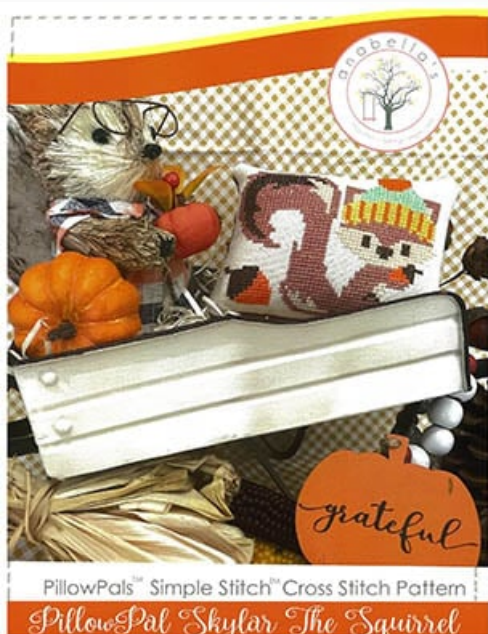

Modello: SCHHOF22-2245

Make Your Own Magic
Stitch Count: 60w x 58h

Price: € 6.24 (incl. VAT)

Cross Stitch Charts

Skylar The Squirrel

da: Anabella's

Modello: SCHHOF22-2247

Skylar The Squirrel
Stitch Count: 64w x 64h