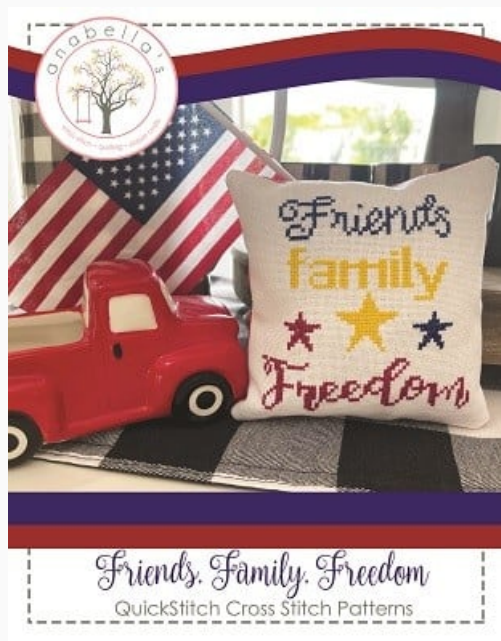

Cross Stitch Charts

Friends, Family, Freedom

da: Anabella's

Modello: SCHHOF22-1969

Friends, Family, Freedom
Stitch Count: 64w x 58h

Price: € 7.49 (incl. VAT)