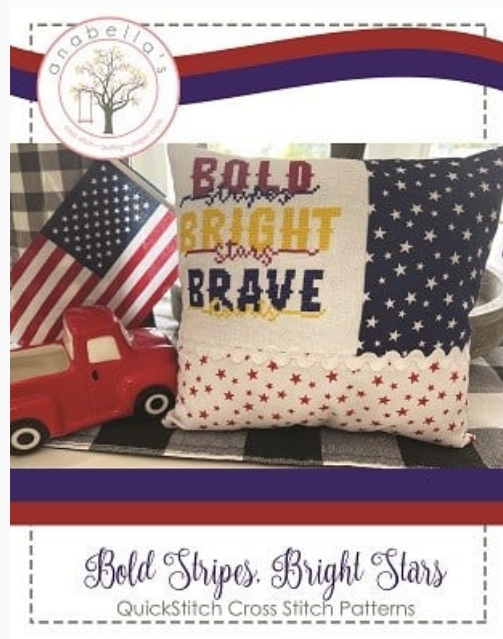

Cross Stitch Charts

Bold Stripes, Bright Stars, Brave Hearts

da: Anabella's

Modello: SCHHOF22-1968

Bold Stripes, Bright Stars, Brave Hearts
Stitch Count: 64w x 64h

Price: € 7.49 (incl. VAT)