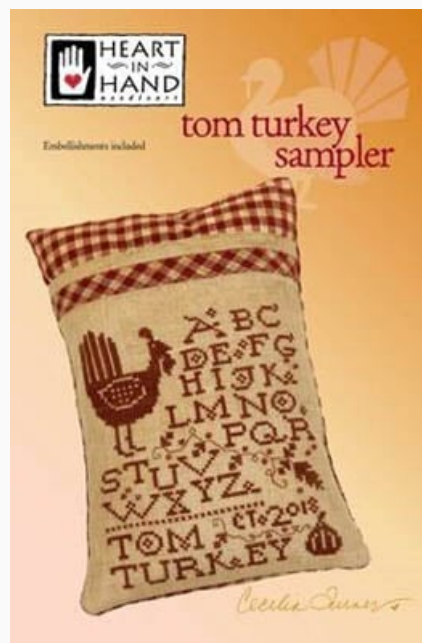

Cross Stitch Charts

Tom Turkey Sampler (W/emb)

da: Heart In Hand Needleart

Modello: SCHHOF18-2450

Tom Turkey Sampler (W/emb)

Price: € 14.97 (incl. VAT)