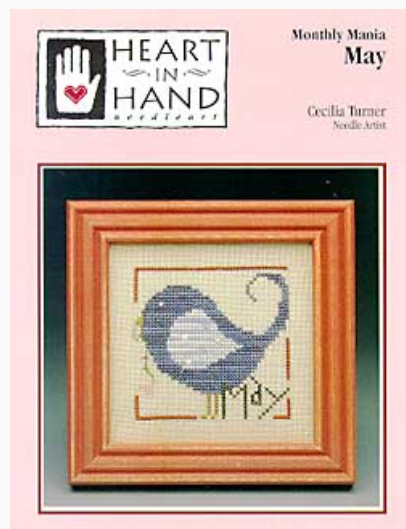

Cross Stitch Charts

Monthly Mania-May

da: Heart In Hand Needleart

Modello: SCHHOF00-1488

Monthly Mania-May

Price: € 4.99 (incl. VAT)

Materials list: In the following page you will find the list of materials needed to complete the work.