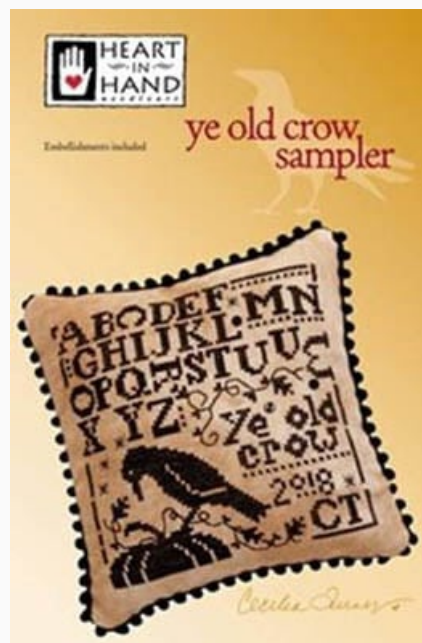

Merry Making Mini - Free (w/embellishments)

Price: € 8.73 (incl. VAT)

Cross Stitch Charts

Bird In The Hand - Summer (w/embellishment)

da: Heart In Hand Needleart

Modello: SCHHOF18-1933

Bird In The Hand - Summer (w/embellishment)

Price: € 10.61 (incl. VAT)

Cross Stitch Charts

Today Forever (w/embellishments)

da: Heart In Hand Needleart

Modello: SCHHOF18-2172

Today Forever (w/embellishments)

Price: € 14.97 (incl. VAT)

Cross Stitch Charts

Ye Old Crow Sampler (w/embellishments)

da: Heart In Hand Needleart

Modello: SCHHOF18-2173

Ye Old Crow Sampler (w/embellishments)

Price: € 14.97 (incl. VAT)

Cross Stitch Charts

Bird In The Hand - Autumn (w/embellishment)

da: Heart In Hand Needleart

Modello: SCHHOF18-2276

Bird In The Hand - Autumn (w/embellishment)

Price: € 10.61 (incl. VAT)

Cross Stitch Charts

Hocus Pocus Halloween

da: Heart In Hand Needleart

Modello: SCHHOF18-2277