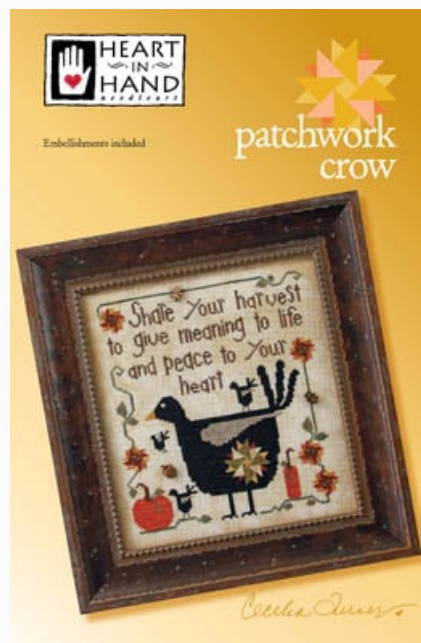

Christmas Square Dance 3

da: Heart In Hand Needleart

Modello: SCHHOF20-2400

Christmas Square Dance 3

Price: € 16.22 (incl. VAT)

Cross Stitch Charts

Pocket Round - Crow

da: Heart In Hand Needleart

Modello: SCHHOF20-2401

Pocket Round - Crow

Price: € 8.73 (incl. VAT)

Cross Stitch Charts

Patchwork Crow

da: Heart In Hand Needleart

Modello: SCHHOF20-2402

Patchwork Crow