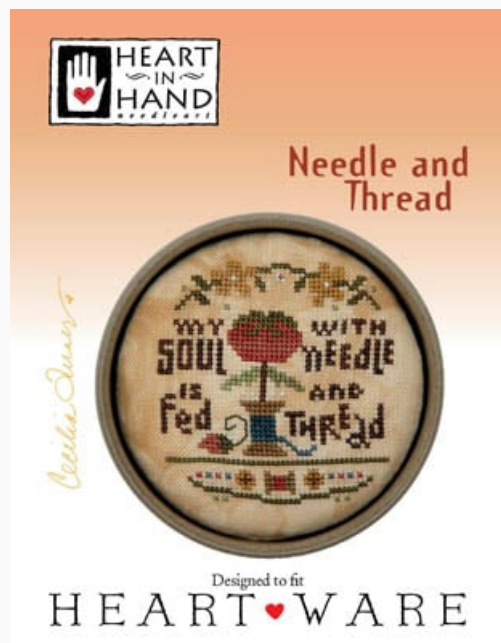

da: Heart In Hand Needleart

Modello: SCHHOF19-2044

Merry Making Mini - Home Of The Brave
(w/embellishments)

Price: € 8.73 (incl. VAT)

Cross Stitch Charts

Square Dance (July - Sept)w/emb

da: Heart In Hand Needleart

Modello: SCHHOF19-2122

Square Dance (July - Sept)w/emb

Price: € 16.22 (incl. VAT)

Cross Stitch Charts

Autumn Whirligig

da: Heart In Hand Needleart

Modello: SCHHOF19-2123

Autumn Whirligig

Price: € 7.49 (incl. VAT)

Cross Stitch Charts

Needle And Thread

da: Heart In Hand Needleart

Modello: SCHHOF19-2124

Needle And Thread

Price: € 7.49 (incl. VAT)

Cross Stitch Charts

Patchwork Sheep

da: Heart In Hand Needleart

Modello: SCHHOF19-2125

Patchwork Sheep

Price: € 12.48 (incl. VAT)

Cross Stitch Charts

Farmhouse Bird

da: Heart In Hand Needleart