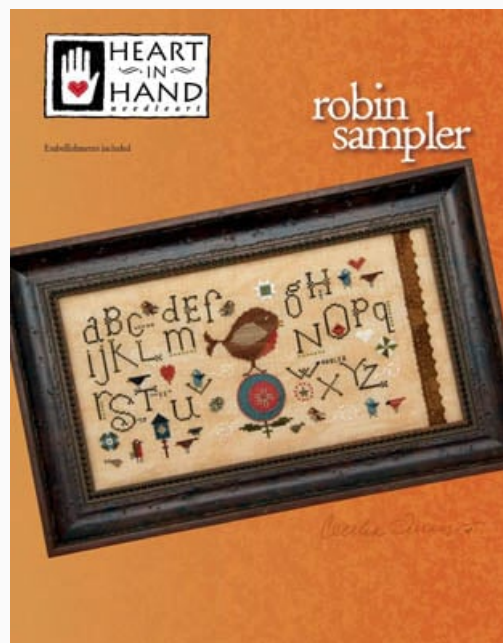

Cross Stitch Charts

Robin Sampler (w/embellishments)

da: Heart In Hand Needleart

Modello: SCHHOF20-2542

Robin Sampler (w/embellishments)

Price: € 18.72 (incl. VAT)