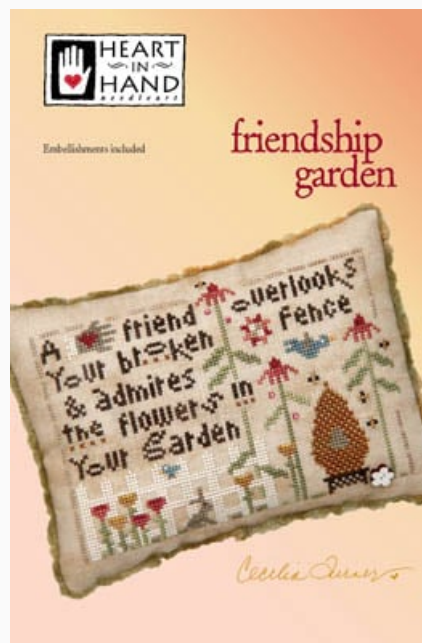

Oh By Gosh

da: Heart In Hand Needleart

Modello: SCHHOF20-2926

Oh By Gosh

Price: € 7.49 (incl. VAT)

Cross Stitch Charts

Holiday Home (w/emb)

da: Heart In Hand Needleart

Modello: SCHHOF20-2927

Holiday Home (w/emb)

Price: € 8.73 (incl. VAT)

Cross Stitch Charts

Friendship Garden (w/emb)

da: Heart In Hand Needleart

Modello: SCHHOF21-1339

Friendship Garden (w/emb)