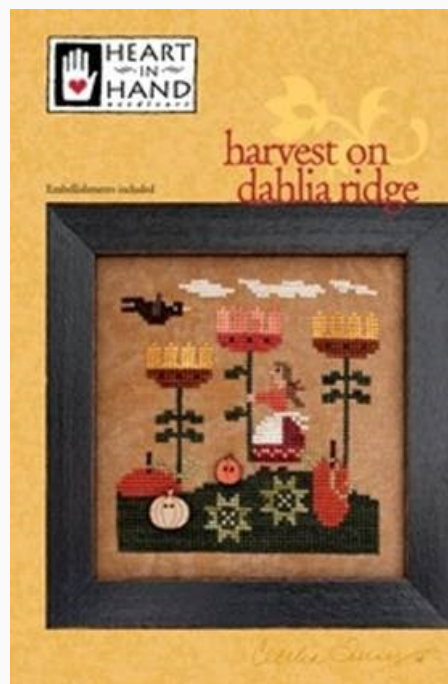

Ye Old Crow Sampler (w/embellishments)

da: Heart In Hand Needleart

Modello: SCHHOF18-2173

Ye Old Crow Sampler (w/embellishments)

Price: € 14.97 (incl. VAT)

Cross Stitch Charts

Bird In The Hand - Autumn (w/embellishment)

da: Heart In Hand Needleart

Modello: SCHHOF18-2276

Bird In The Hand - Autumn (w/embellishment)

Price: € 10.61 (incl. VAT)

Cross Stitch Charts

Hocus Pocus Halloween

da: Heart In Hand Needleart

Modello: SCHHOF18-2277

Hocus Pocus Halloween

Price: € 7.49 (incl. VAT)

Cross Stitch Charts

Harvest On Dahlia Ridge (w/embellishments)

da: Heart In Hand Needleart

Modello: SCHHOF18-2278

Harvest On Dahlia Ridge (w/embellishments)

Price: € 14.97 (incl. VAT)