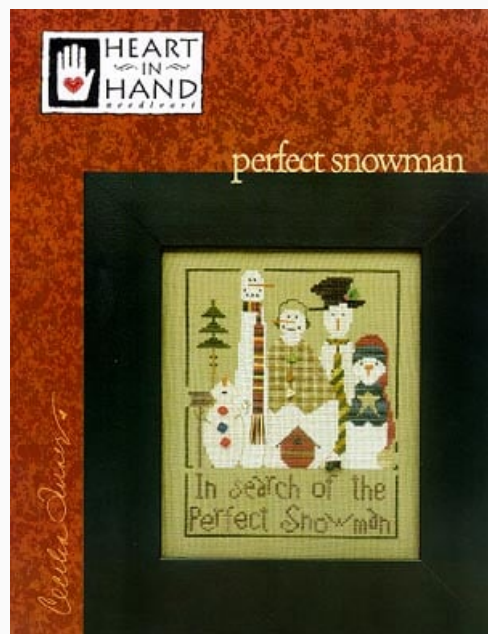

Cross Stitch Charts

Perfect Snowman

da: Heart In Hand Needleart

Modello: SCHHOF02-2812

Perfect Snowman
stitches 82x105

Price: € 9.98 (incl. VAT)

Materials list: In the following page you will find the list of materials needed to complete the work.