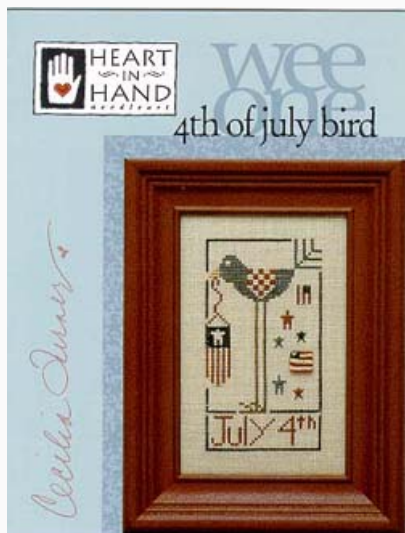

Cross Stitch Charts

4th Of July Bird

da: Heart In Hand Needleart

Modello: SCHHOF04-1983

4th Of July Bird

Price: € 6.24 (incl. VAT)

Cross Stitch Charts

Autumn Bird

da: Heart In Hand Needleart

Modello: SCHHOF03-1806

Autumn Bird

Price: € 6.24 (incl. VAT)

Materials list: In the following page you will find the list of materials needed to complete the work.

Materials needed: Autumn Bird