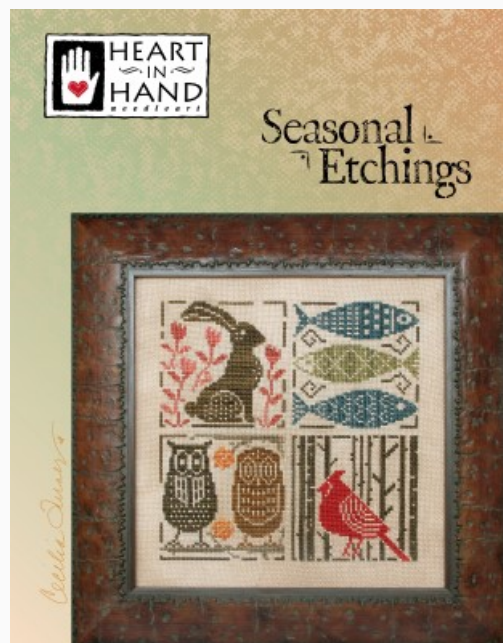

Modello: SCHHOF22-1494

Round Red Sampler
Nashville 2022

Price: € 7.49 (incl. VAT)

Cross Stitch Charts

Seasonal Etchings

da: Heart In Hand Needleart

Modello: SCHHOF22-1495

Seasonal Etchings
Nashville 2022

Price: € 16.22 (incl. VAT)

Cross Stitch Charts

Hummingbird Sampler

da: Heart In Hand Needleart

Modello: SCHHOF22-1496

Hummingbird Sampler
Nashville 2022

Price: € 16.22 (incl. VAT)

Cross Stitch Charts