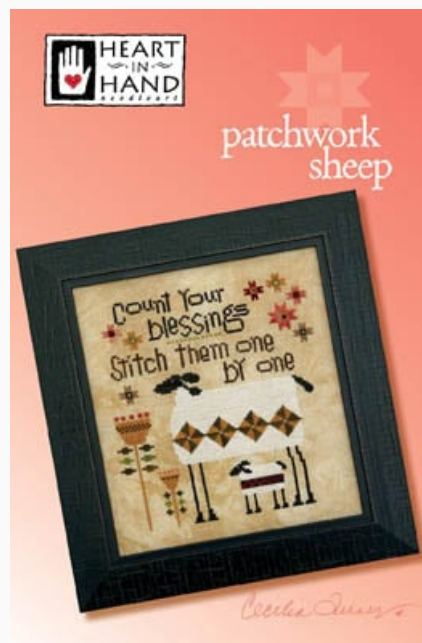

Patchwork Sheep

da: Heart In Hand Needleart

Modello: SCHHOF19-2125

Patchwork Sheep

Price: € 12.48 (incl. VAT)

Cross Stitch Charts

Farmhouse Bird

da: Heart In Hand Needleart