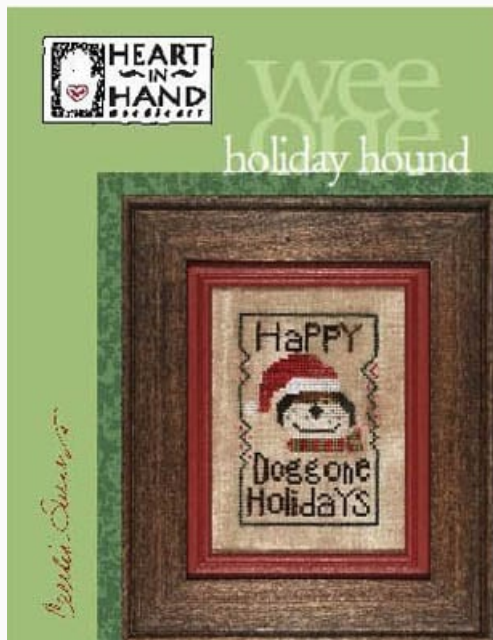

Cross Stitch Charts

Holiday Hound

da: Heart In Hand Needleart

Modello: SCHHOF12-2929

Holiday Hound

Price: € 6.24 (incl. VAT)