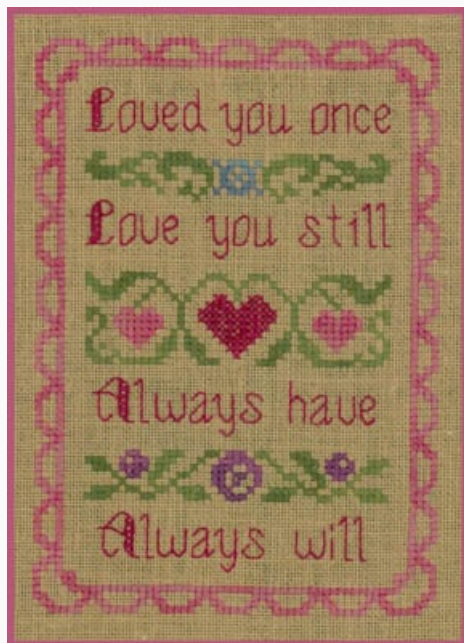

Cross Stitch Charts

Love You

da: Elizabeth's Designs

Modello: SCHHOF19-1160

Love You
Nashville 2019

Price: € 7.49 (incl. VAT)