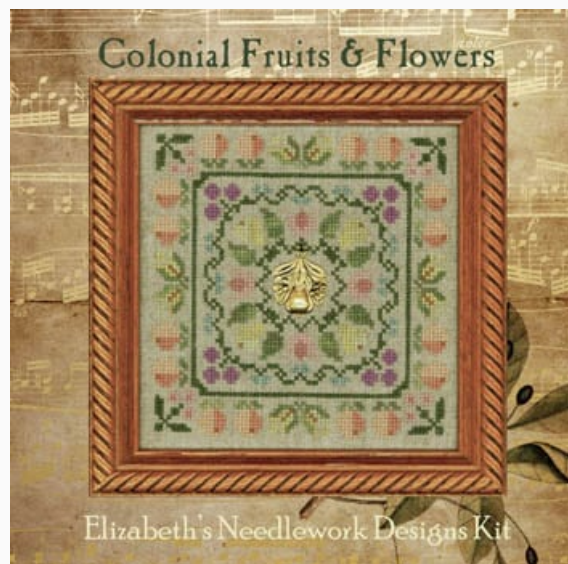

## Antique Autumn Sampler

da: Elizabeth's Designs

Modello: SCHHOF15-2097

Antique Autumn Sampler

**Price: € 12.48** (incl. VAT)

Cross Stitch Charts

## Old Fashioned Ornaments

da: Elizabeth's Designs

Modello: SCHHOF16-1214

Old Fashioned Ornaments

**Price: € 12.48** (incl. VAT)

Cross Stitch Charts

## Colonial Fruits & Flowers (includes threads & charms)

da: Elizabeth's Designs

Modello: SCHHOF16-1950

Colonial Fruits & Flowers (includes threads & charms)

**Price: € 16.22** (incl. VAT)

Cross Stitch Charts