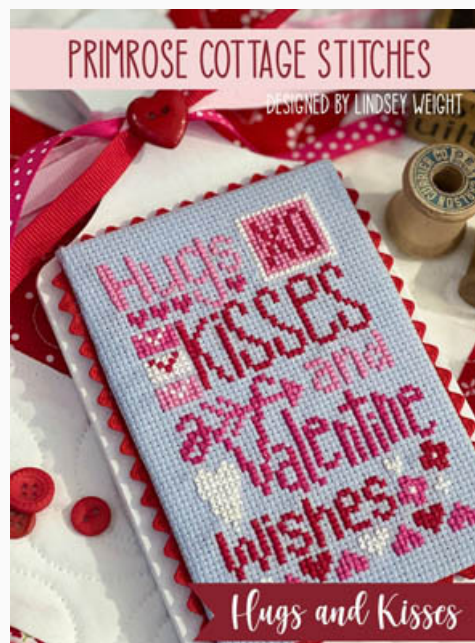

da: Primrose Cottage Stitches

Modello: SCHHOF21-1133

Christmas Tree Farm
Stitch Count: 145w x 74h

Price: € 14.97 (incl. VAT)

Cross Stitch Charts

Hugs And Kisses

da: Primrose Cottage Stitches

Modello: SCHHOF21-1134