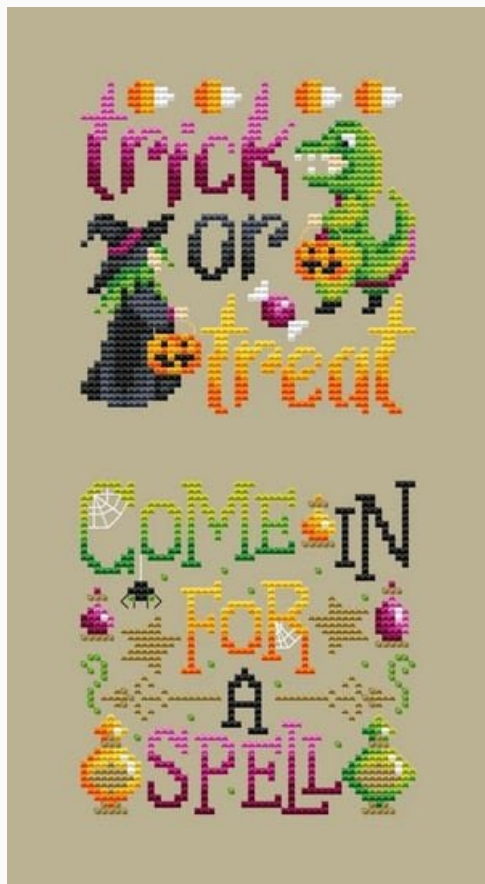

Cross Stitch Charts

2021 Halloween Club 2

da: Shannon Christine Designs

Modello: SCHSCD-2021HC2

Stitch Count 50 x 50 each

Price: € 17.65 (incl. VAT)

Materials list: In the following page you will find the list of materials needed to complete the work.