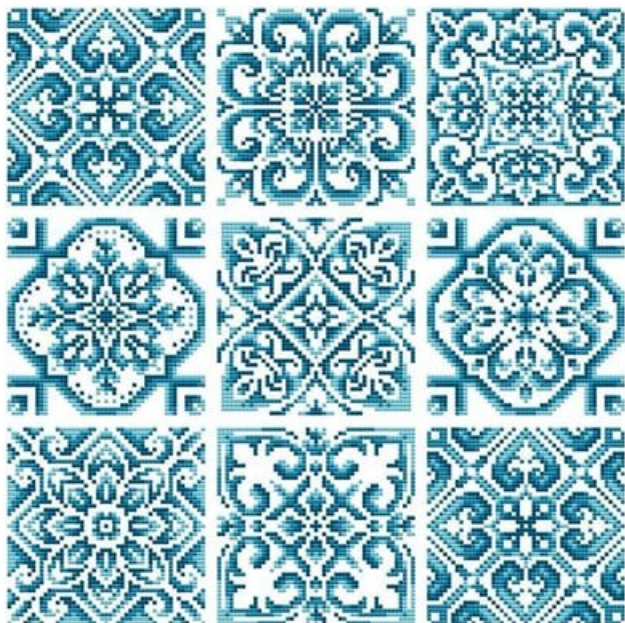

Cross Stitch Charts

Hand Painted Tiles

da: Shannon Christine Designs

Modello: SCHSCD-HPT

Stitch Count 153 x 153

Price: € 20.10 (incl. VAT)