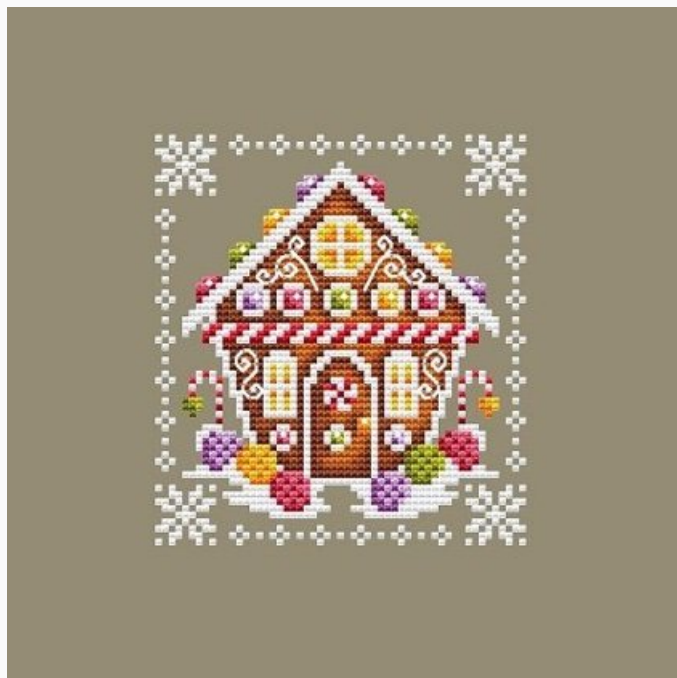

Cross Stitch Charts

Peppermint's House

da: Shannon Christine Designs

Modello: SCHSCD-PEPPERMINTSH

Stitch Count 55 x 61

Price: € 10.52 (incl. VAT)

Materials list: In the following page you will find the list of materials needed to complete the work.