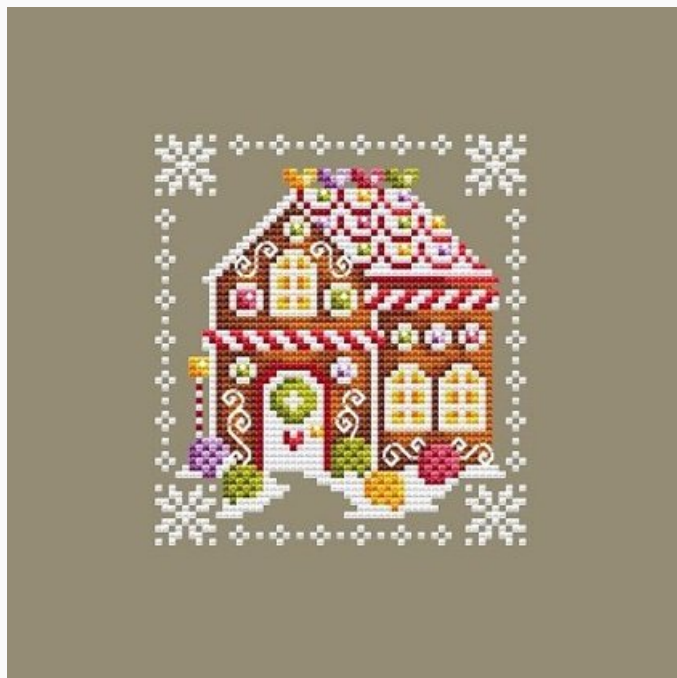

Cross Stitch Charts

Gingie's House

da: Shannon Christine Designs

Modello: SCHSCD-GINGIESH

Stitch Count 55 x 61

Price: € 10.52 (incl. VAT)

Materials list: In the following page you will find the list of materials needed to complete the work.