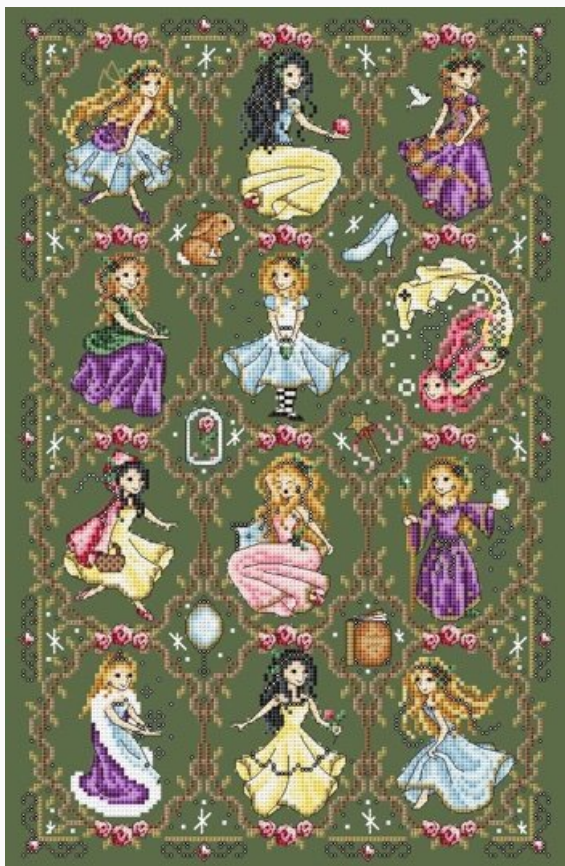

Cross Stitch Charts

Fairytale

da: Shannon Christine Designs

Modello: SCHSCD-F

Stitch Count 131 x 207

Price: € 22.46 (incl. VAT)

Materials list: In the following page you will find the list of materials needed to complete the work.