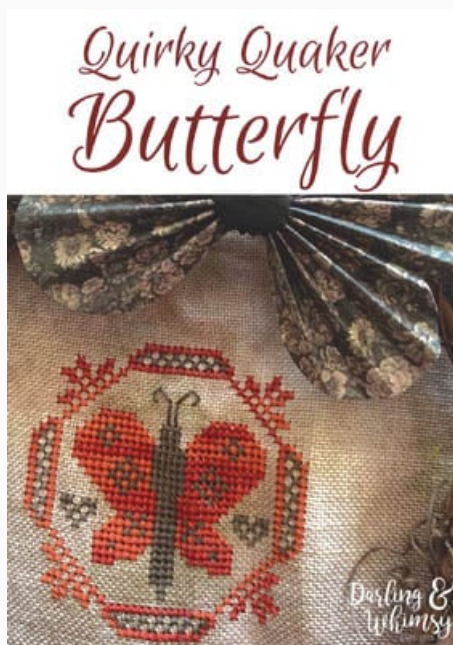

Cross Stitch Charts

Quirky Quaker - Butterfly

da: Darling & Whimsy Designs

Modello: SCHHOF22-1581

Quirky Quaker - Butterfly
Stitch Count: 41w x 41h
Nashville 2022

Price: € 6.24 (incl. VAT)