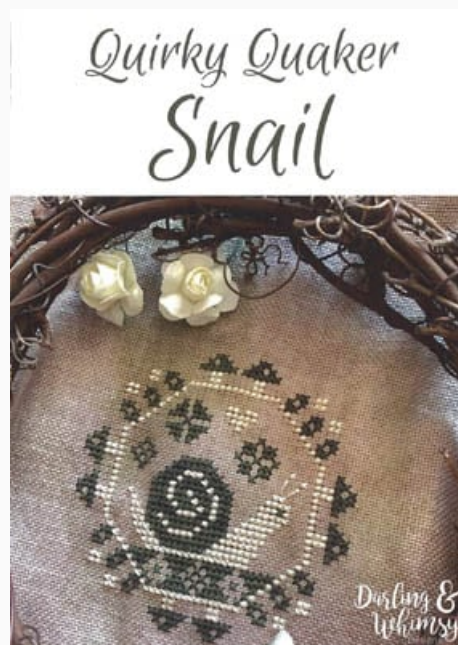

Cross Stitch Charts

Quirky Quaker - Snail

da: Darling & Whimsy Designs

Modello: SCHHOF22-1580

Quirky Quaker - Snail
Stitch Count: 43w x 43h
Nashville 2022

Price: € 6.24 (incl. VAT)