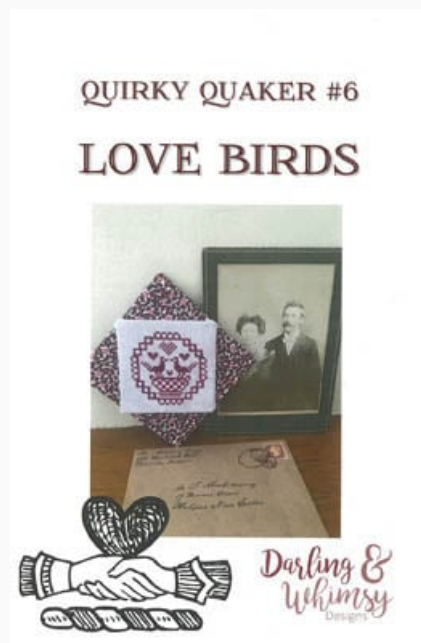

Quirky Quaker 6 - Love Birds

da: Darling & Whimsy Designs

Modello: SCHHOF21-1070

Quirky Quaker 6 - Love Birds
Stitch Count: 39w x 39h

Price: € 6.24 (incl. VAT)

Cross Stitch Charts

Bee Mine

da: Darling & Whimsy Designs