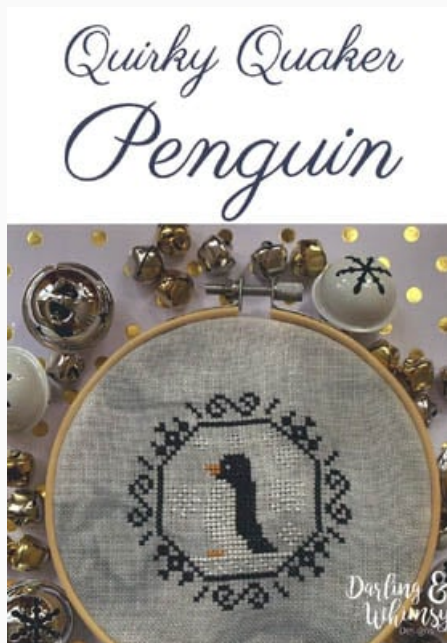

Cross Stitch Charts

Quirky Quaker - Penguin

da: Darling & Whimsy Designs

Modello: SCHHOF21-2711

Quirky Quaker - Penguin
Stitch Count: 45w x 45h

Price: € 6.24 (incl. VAT)