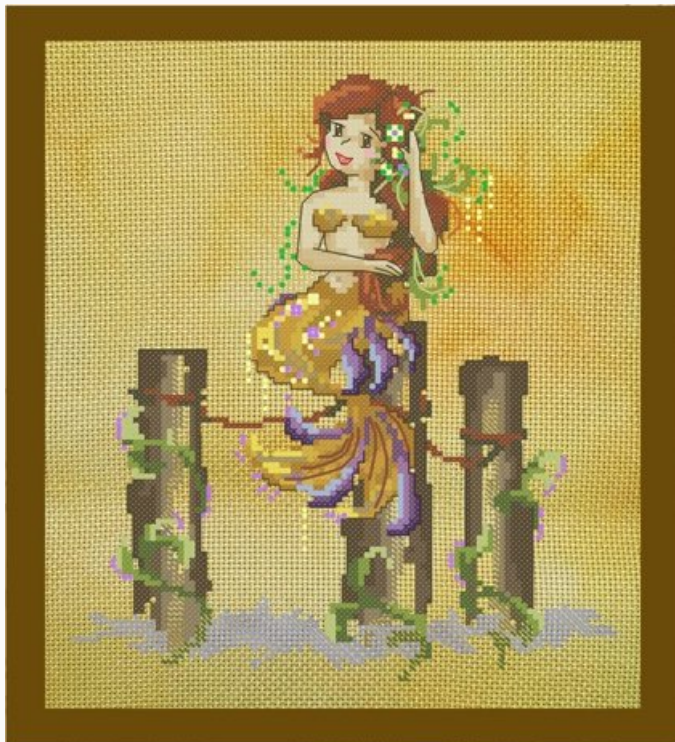

Cross Stitch Charts

Mermaid by the Sunset

da: Bella Filipina

Modello: LIBBFI-004

Expected restocking from Friday 30 September, 2022.

Price: € 16.75 (incl. VAT)