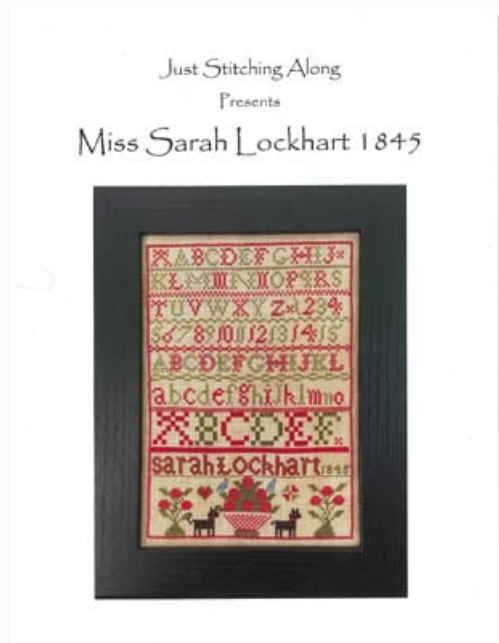

Cross Stitch Charts

Miss Sarah Lockhart 1845

da: Just Stitching Along

Modello: SCHHOF22-1383

Miss Sarah Lockhart 1845
Stitch Count: 91w x 123h
Nashville 2022

Price: € 14.97 (incl. VAT)