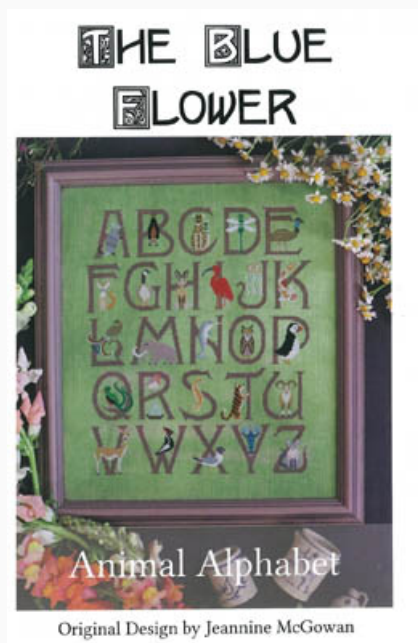

Cross Stitch Charts

Animal Alphabet

da: Blue Flower, The

Modello: SCHHOF22-1789

Animal Alphabet
Stitch Count: 182w x 218h

Price: € 17.47 (incl. VAT)