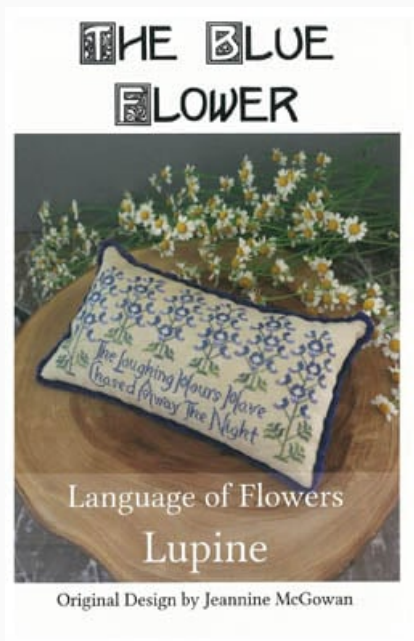

Cross Stitch Charts

Language Of Flowers - Lupine

da: Blue Flower, The

Modello: SCHHOF22-1790

Language Of Flowers - Lupine
Stitch Count: 166w x 89h

Price: € 12.48 (incl. VAT)