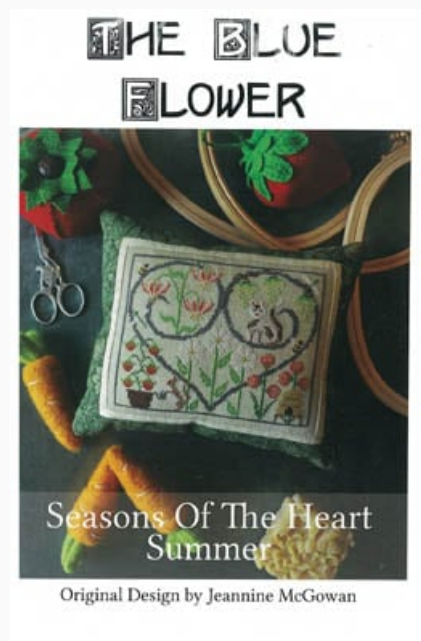

Cross Stitch Charts

Seasons Of The Heart - Summer

da: Blue Flower, The

Modello: SCHHOF22-1791

Seasons Of The Heart - Summer
Stitch Count: 101w x 80h

Price: € 9.98 (incl. VAT)