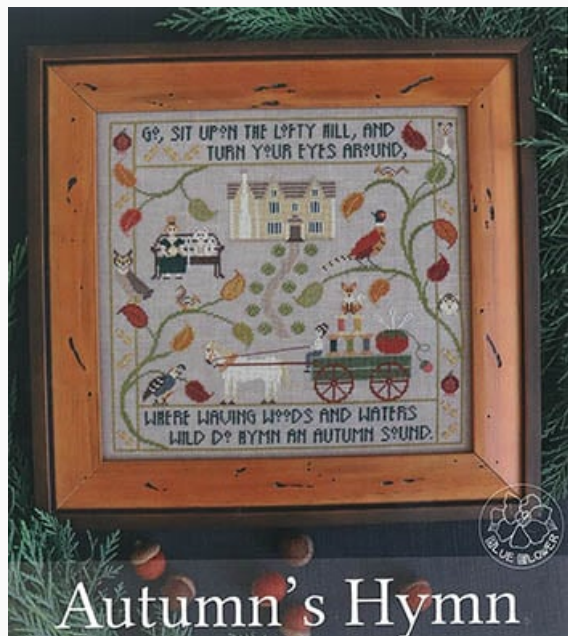

Bumble Bear
Stitch Count: 55w x 103h

Price: € 9.98 (incl. VAT)

Cross Stitch Charts

Magpie And The Moon

da: Blue Flower, The

Modello: SCHHOF22-2185

Magpie And The Moon
Stitch Count: 90w x 90h

Price: € 9.98 (incl. VAT)

Cross Stitch Charts

Autumn's Hymn

da: Blue Flower, The

Modello: SCHHOF22-2186

Autumn's Hymn
Stitch Count: 172w x 163h

Price: € 14.97 (incl. VAT)

Cross Stitch Charts

Seasons Of The Heart - Autumn