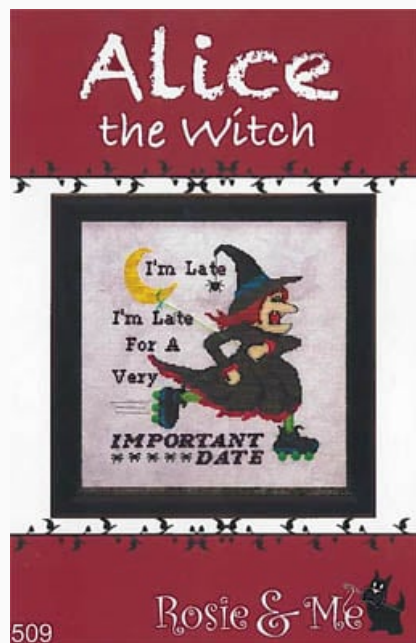

## Ezmiralda's Boutique Brooms

da: Rosie & Me Creations

Modello: SCHHOF19-1397

Ezmiralda's Boutique Brooms  
Nashville 2019

**Price: € 11.23** (incl. VAT)

Cross Stitch Charts

## Screeching Owl

da: Rosie & Me Creations

Modello: SCHHOF19-1400

Screeching Owl  
*Nashville 2019*

**Price: € 11.23** (incl. VAT)

Cross Stitch Charts

## Alice The Witch

da: Rosie & Me Creations

Modello: SCHHOF19-1401

Alice The Witch  
*Nashville 2019*

**Price: € 4.80** (incl. VAT)

Cross Stitch Charts