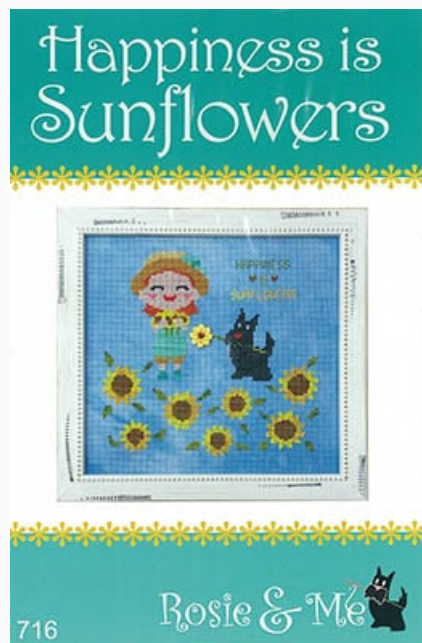

Cross Stitch Charts

Happiness Is Sunflowers

da: Rosie & Me Creations

Modello: SCHHOF22-2366

Happiness Is Sunflowers

Price: € 13.10 (incl. VAT)