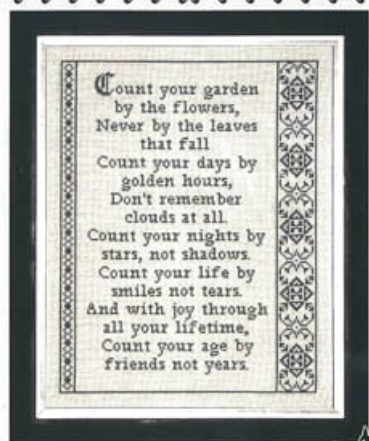

Cross Stitch Charts

Count Your Friends

da: Rosie & Me Creations

709

Rosie & Me

Modello: SCHHOF20-1207

Count Your Friends

Price: € 14.97 (incl. VAT)