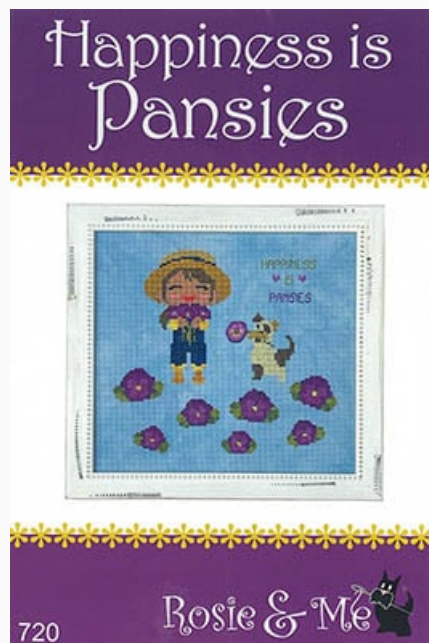

Cross Stitch Charts

Happiness Is Pansies

da: Rosie & Me Creations

Modello: SCHHOF22-2370

Happiness Is Pansies

Price: € 13.10 (incl. VAT)