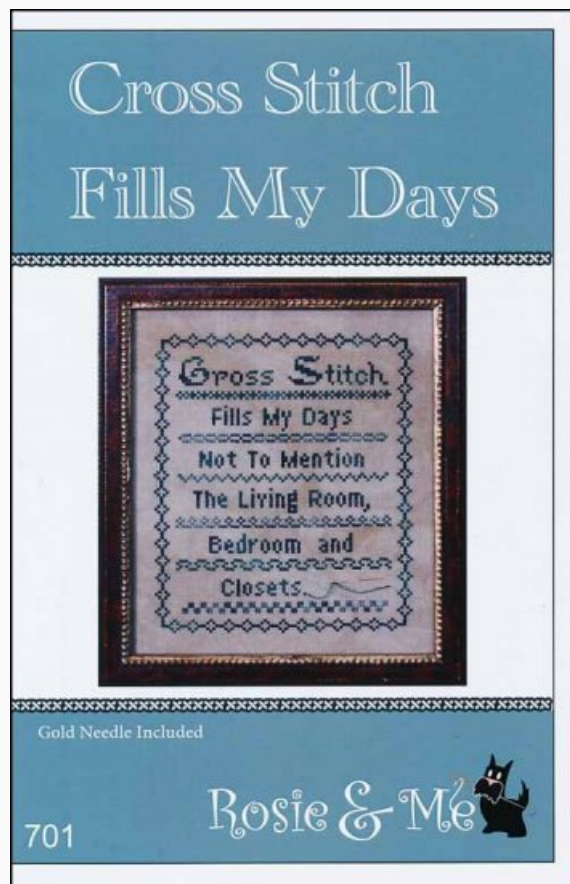

Cross Stitch Charts

Cross Stitch Fills My Days

da: Rosie & Me Creations

Modello: SCHHOF19-2060

Cross Stitch Fills My Days
Stitch Count: 85w x 105h

Price: € 13.73 (incl. VAT)