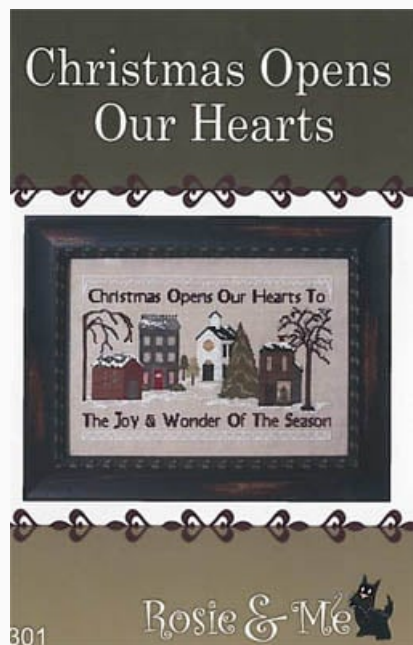

Cross Stitch Charts

Christmas Opens Our Hearts

da: Rosie & Me Creations

Modello: SCHHOF19-1406

Christmas Opens Our Hearts
Nashville 2019

Price: € 11.23 (incl. VAT)