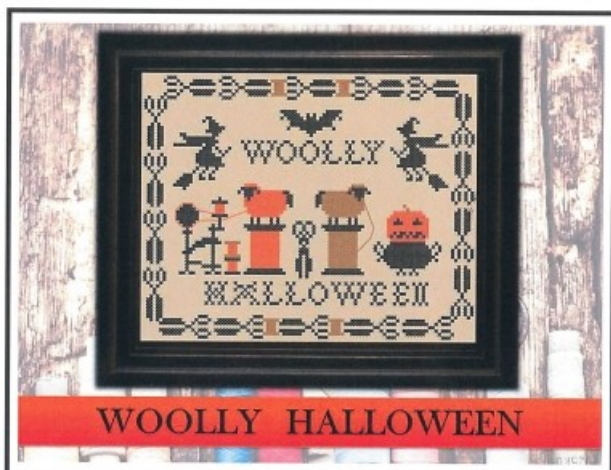

Cross Stitch Charts

Woolly Halloween

da: Twin Peak Primitives

"Woolly Halloween"

www.twinpeakprimitives.com

Modello: SCHHOF19-2682

Woolly Halloween

Price: € 14.97 (incl. VAT)