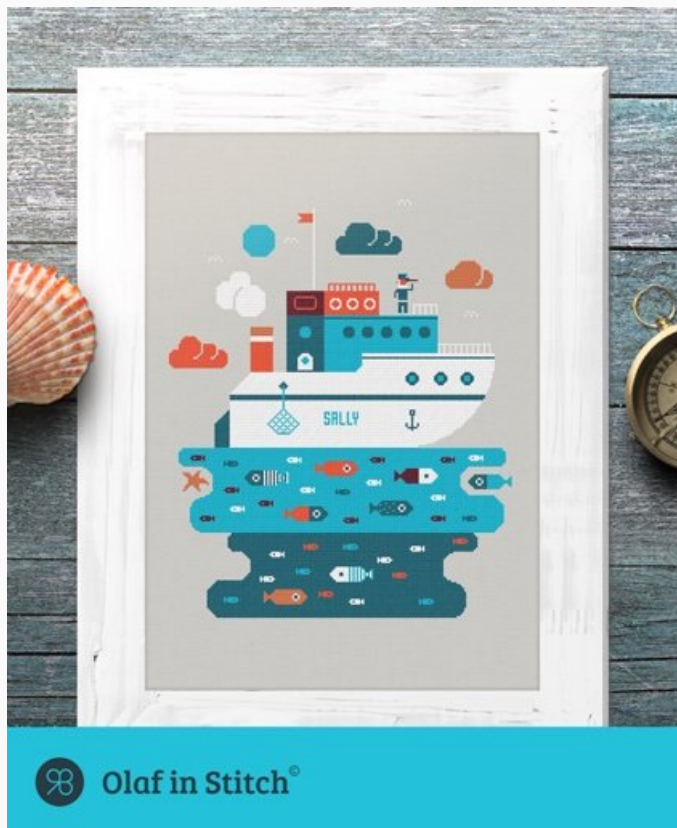

 DMC Mouliné 922

 DMC Mouliné 814

 DMC Mouliné 608

 DMC Mouliné White

Cross Stitch Charts

Sally boat

da: Olaf in Stitch

Modello: SCHOLF-024-DD

Color chart with black and white symbols.

121 x 221 Stitches

A high white ship and its captain sail the sea, full of colorful fish, looking for a desert island.

Price: € 7.00 (incl. VAT)

Materials list: In the following page you will find the list of materials needed to complete the work.