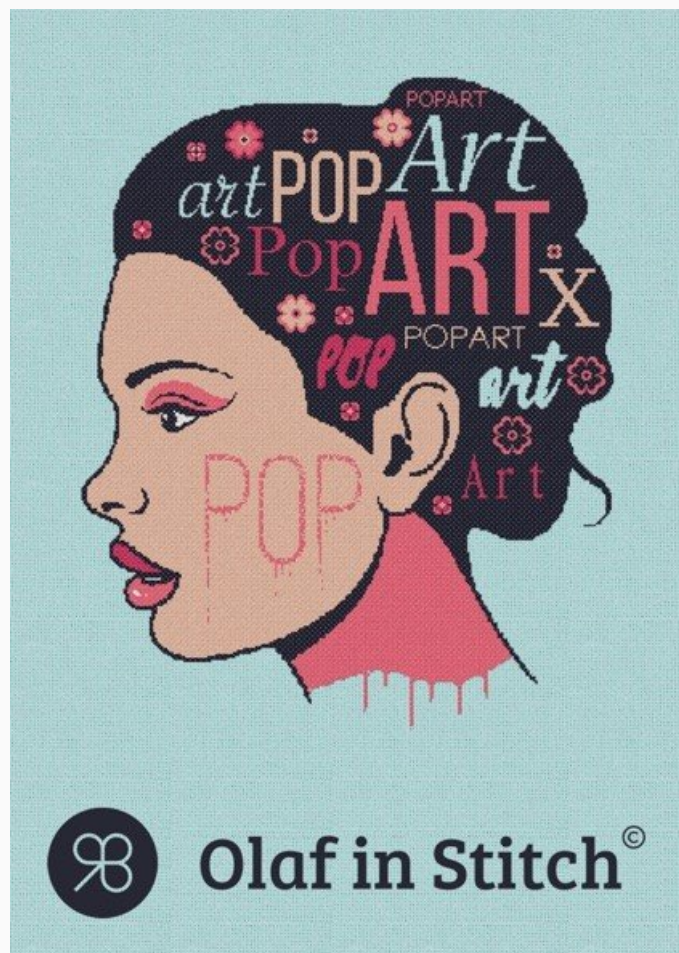

Modello: SCHOLF-032-DD

Color chart with black and white symbols.

266 x 327 Stitches

The profile of a woman, with decorations in her hair.

Price: € 7.00 (incl. VAT)

Materials list: In the following page you will find the list of materials needed to complete the work.